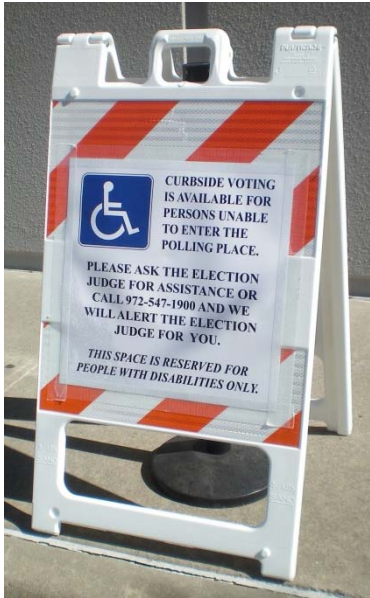

Curbside Voting is Available for Collin County Voters!

Look for this sign near the accessible parking at the entrance to the polling place.

Photo of a white plastic A frame with diagonal orange stripes overlaid with photo of International Wheelchair Symbol, consisting of blue square in white with stylized image of a person in a wheelchair.

When arriving at the polling place follow the directions on the sign for curbside voting.

For more information visit:

- collincountytexas.gov/elections or call 972-547-1900
- lwvcollin.org
- vote411.org